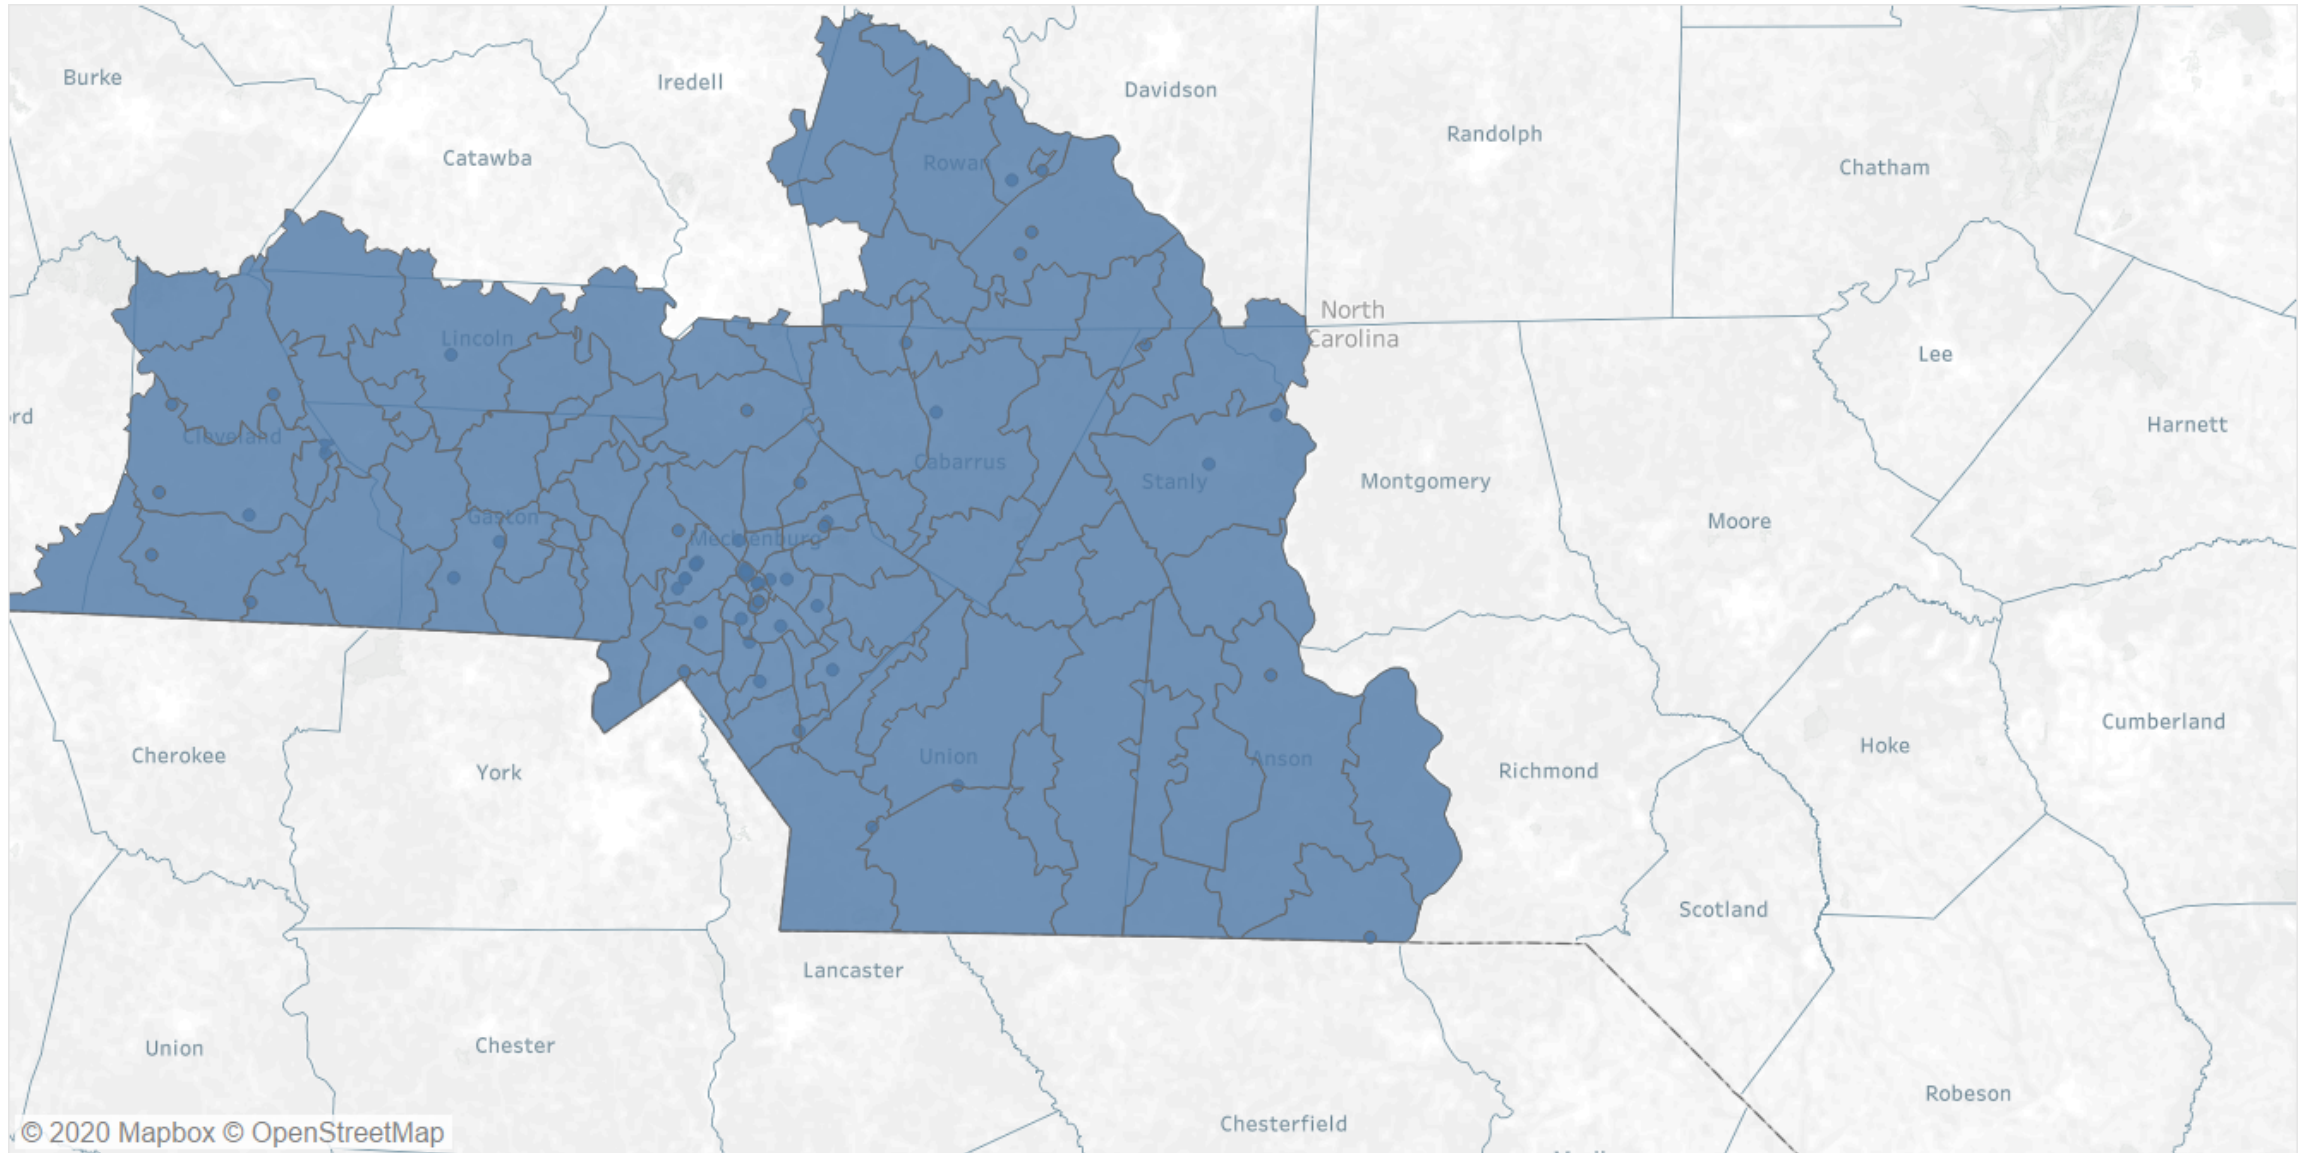

Charlotte MSA Zip Code Map

While the product is available in "named" counties for each region, the systems are based upon zip codes to administer the defined MSAs. These zip codes are subject to periodic review and change based upon several factors from USPS zip code changes to system updates to MSA overall defined changes and more.