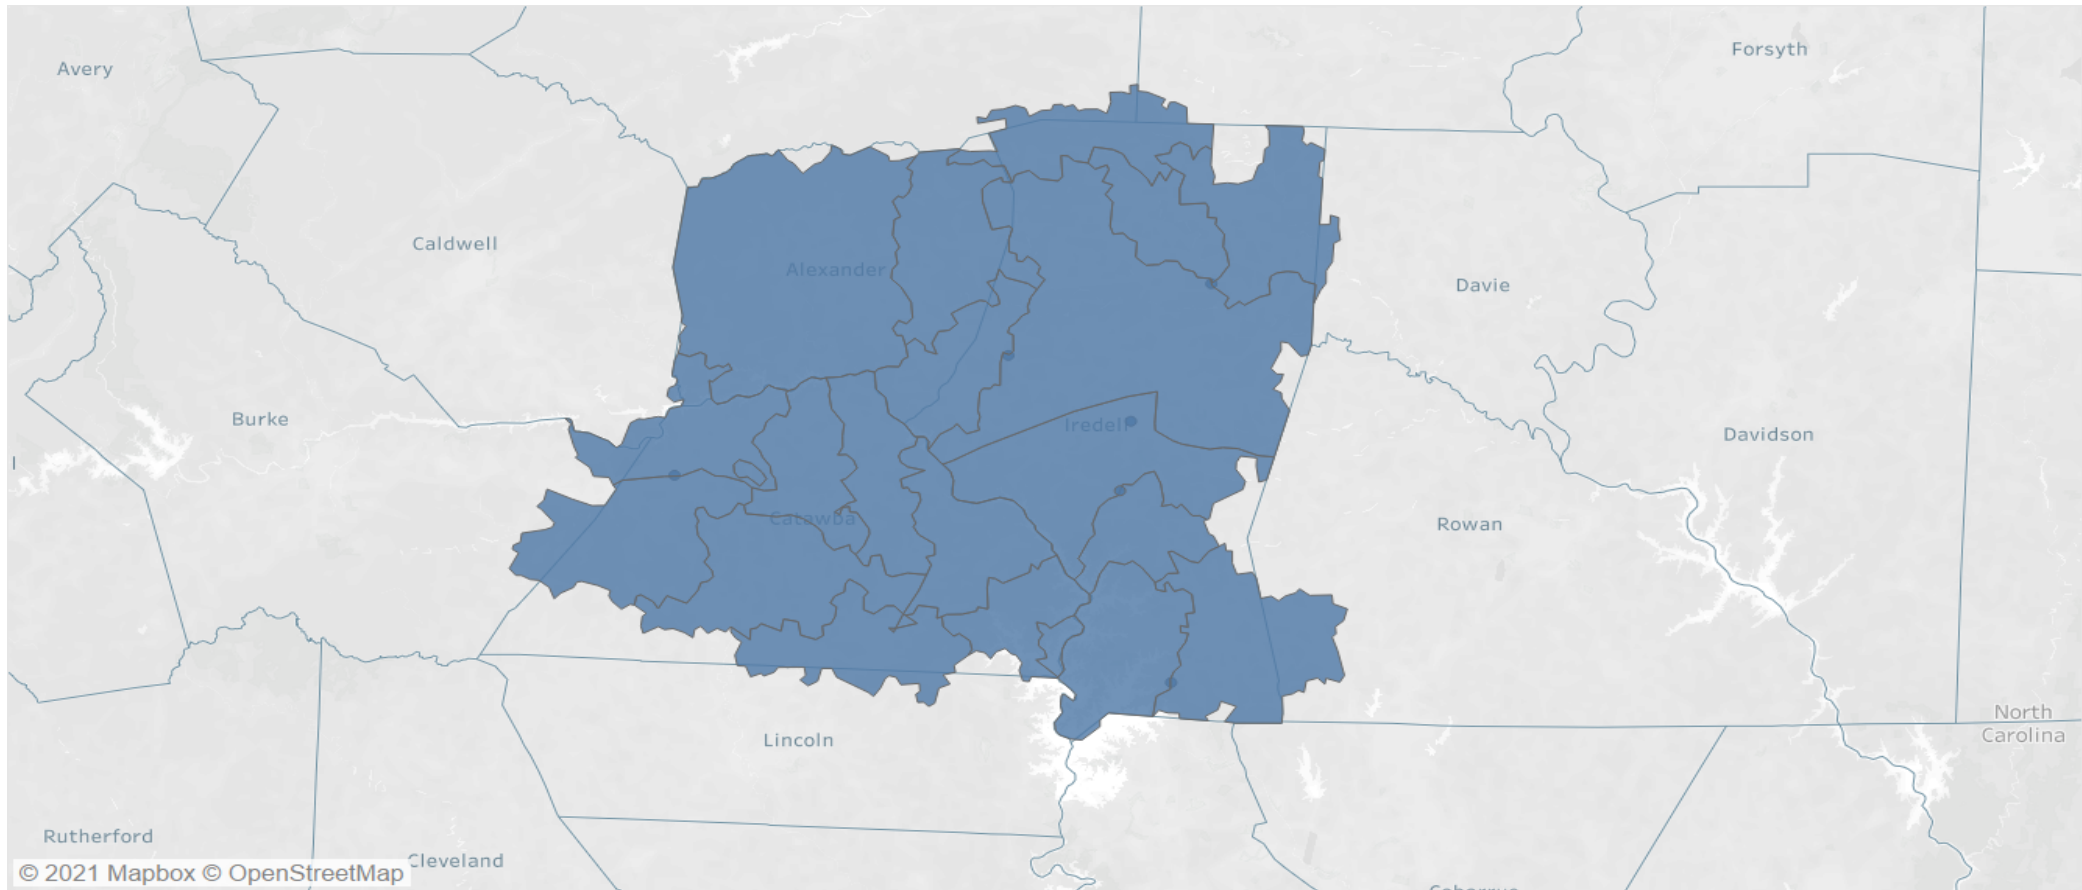

Hickory MSA Zip Code Map

While the product is available in "named" counties for each region, the systems are based upon zip codes to administer the defined MSAs. These zip codes are subject to periodic review and change based upon several factors from USPS zip code changes to system updates to MSA overall defined changes and more.