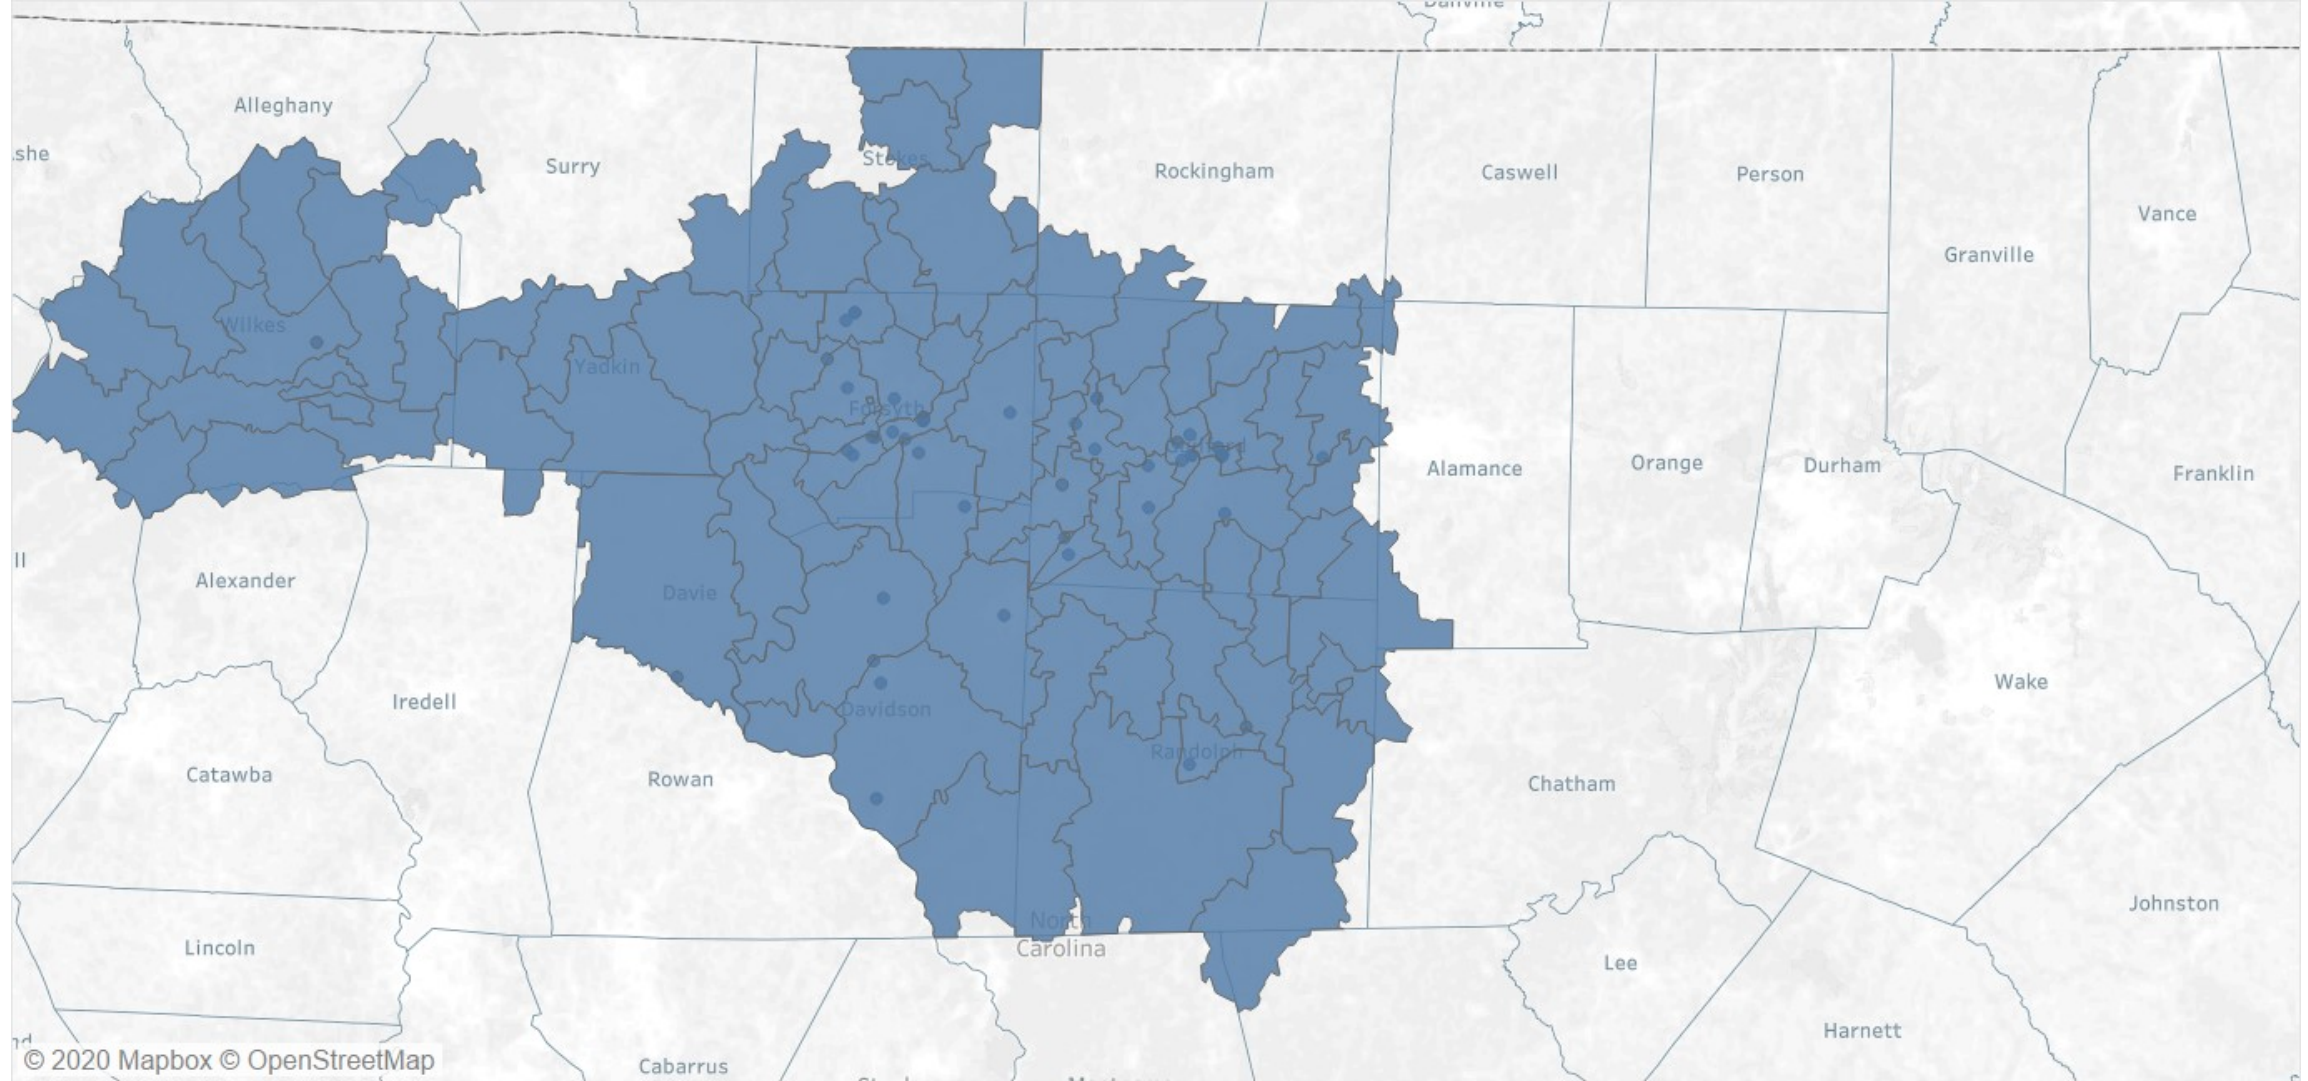

Triad MSA Zip Code Map

While the product is available in "named" counties for each region, the systems are based upon zip codes to administer the defined MSAs. These zip codes are subject to periodic review and change based upon several factors from USPS zip code changes to system updates to MSA overall defined changes and more.